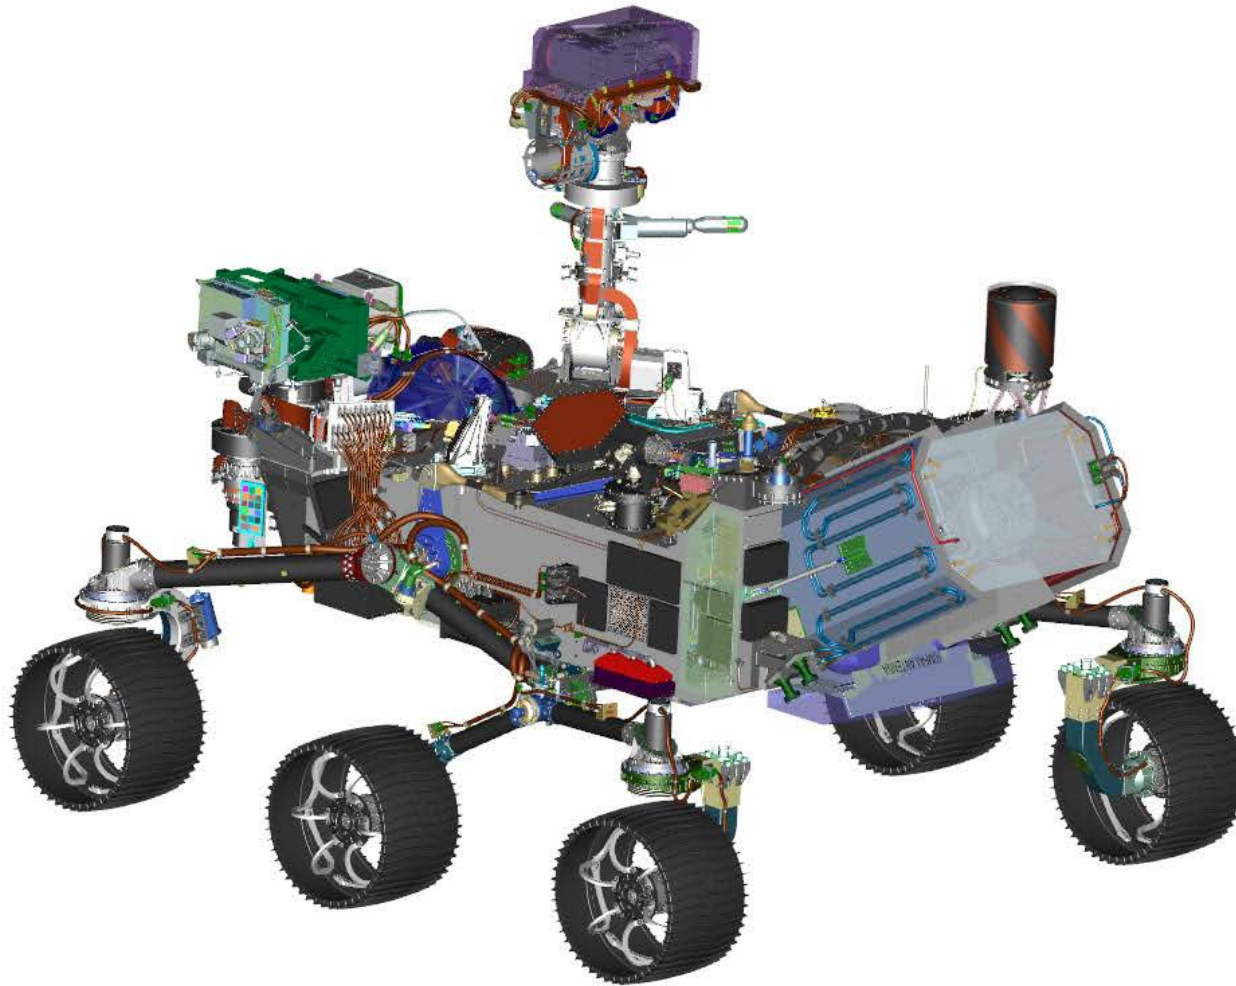

Jet Propulsion Laboratory
California Institute of Technology

Mars 2020 Project

M2020 Rover Rear Views

With RIMFAX Antenna and Electronics Box Visible

Christina Diaz, Mars2020 RIMFAX Instrument Engineer
Bill Allen, Mars2020 Mechanical Engineer

June 2016

M2020 Rover Rear Views

Jet Propulsion Laboratory
California Institute of Technology

Mars 2020 Project

M2020 Rover Rear Views

Jet Propulsion Laboratory
California Institute of Technology

Mars 2020 Project

M2020 Rover Rear Views

Jet Propulsion Laboratory
California Institute of Technology

Mars 2020 Project

M2020 Rover Rear Views

Jet Propulsion Laboratory
California Institute of Technology

Mars 2020 Project