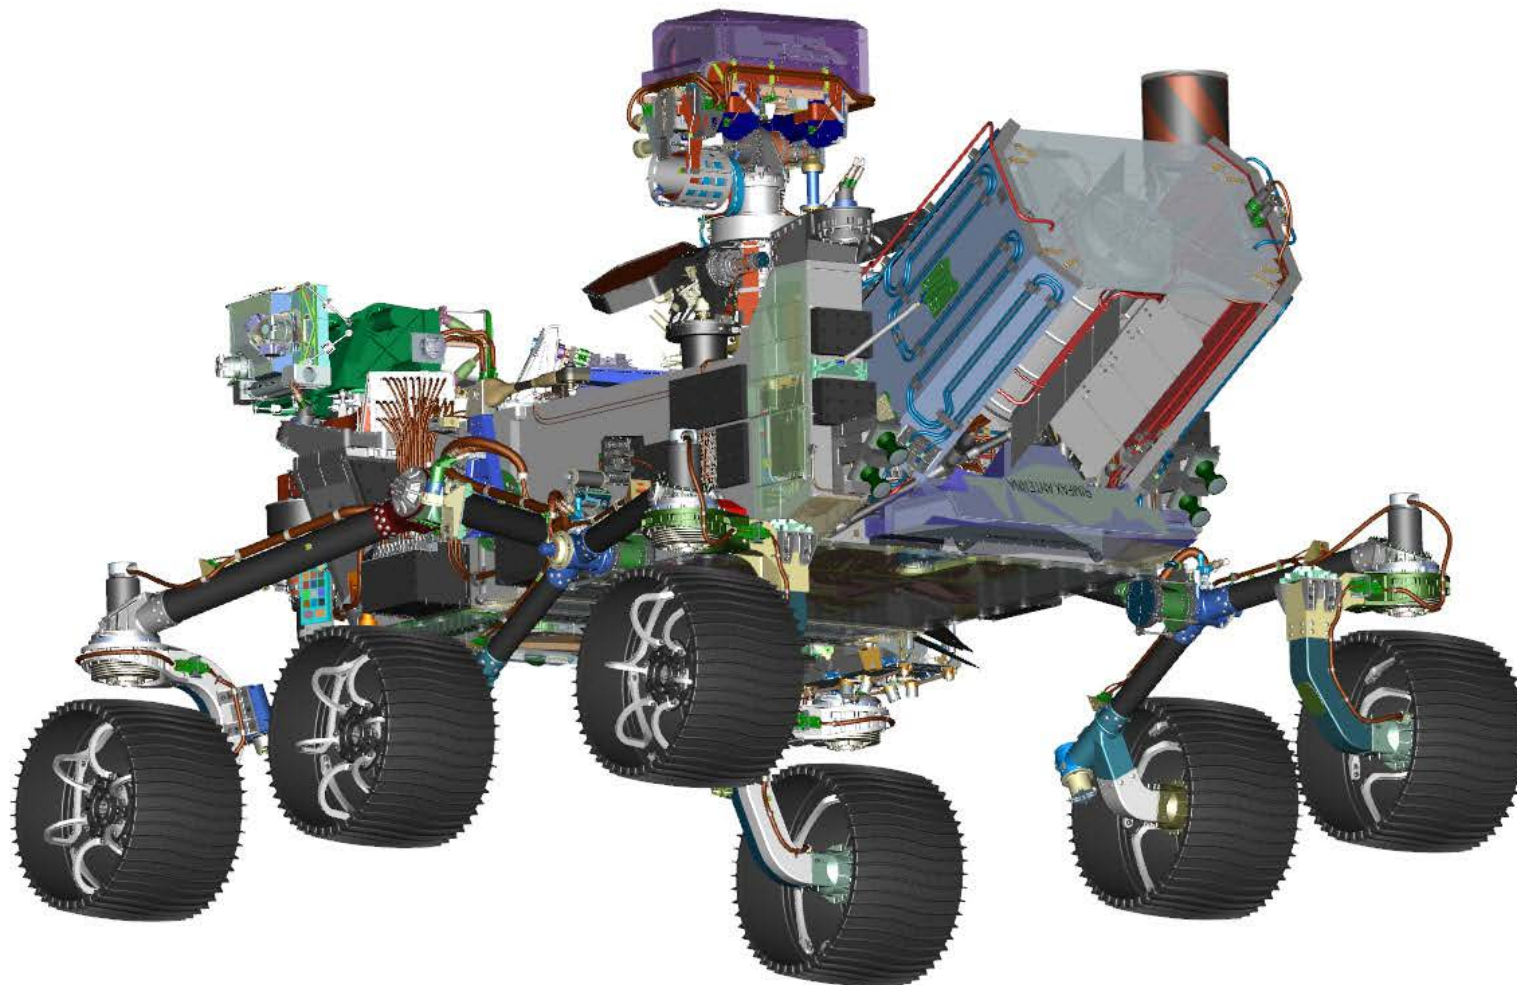

Jet Propulsion Laboratory
California Institute of Technology

Mars 2020 Project

M2020 Rover Rear Views

With RIMFAX Antenna and Electronics Box Visible

Christina Diaz, Mars2020 RIMFAX Instrument Engineer
Bill Allen, Mars2020 Mechanical Engineer

June 2016

M2020 Rover Rear Views

Jet Propulsion Laboratory
California Institute of Technology

Mars 2020 Project

M2020 Rover Rear Views

Jet Propulsion Laboratory
California Institute of Technology

Mars 2020 Project

M2020 Rover Rear Views

Jet Propulsion Laboratory
California Institute of Technology

Mars 2020 Project

M2020 Rover Rear Views

Jet Propulsion Laboratory
California Institute of Technology

Mars 2020 Project