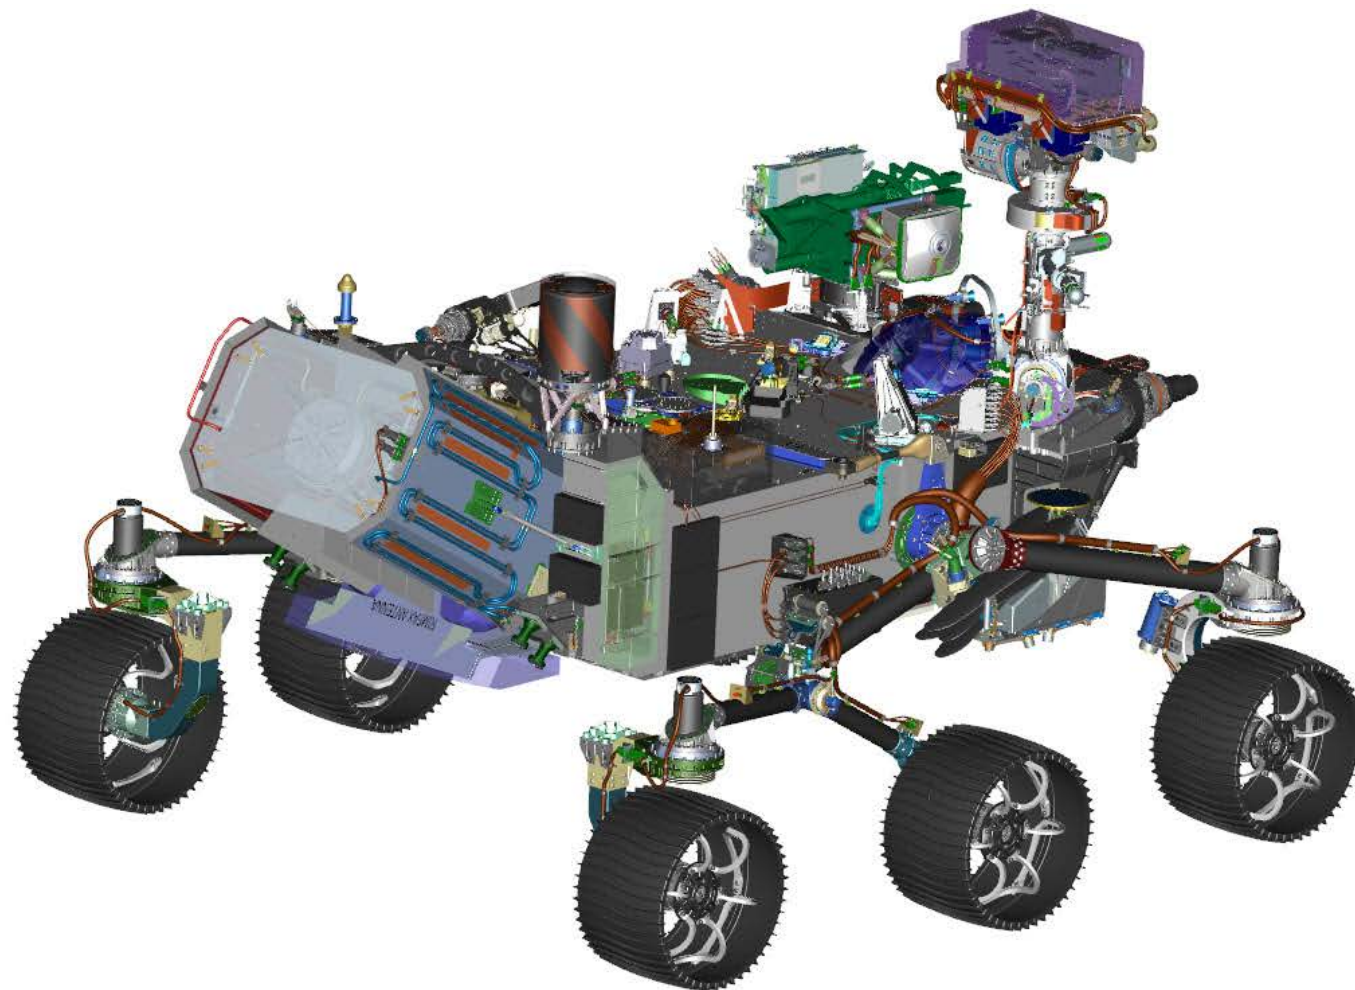

Jet Propulsion Laboratory
California Institute of Technology

Mars 2020 Project

M2020 Rover Rear Views

With RIMFAX Antenna and Electronics Box Visible

Christina Diaz, Mars2020 RIMFAX Instrument Engineer
Bill Allen, Mars2020 Mechanical Engineer

June 2016

M2020 Rover Rear Views

Jet Propulsion Laboratory
California Institute of Technology

Mars 2020 Project

M2020 Rover Rear Views

Jet Propulsion Laboratory
California Institute of Technology

Mars 2020 Project

M2020 Rover Rear Views

Jet Propulsion Laboratory
California Institute of Technology

Mars 2020 Project

M2020 Rover Rear Views

Jet Propulsion Laboratory
California Institute of Technology

Mars 2020 Project